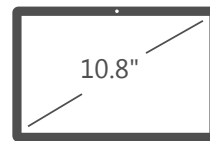

# Microsoft Surface

Intel Core  
processor!

Surface Pro 4

Lightest  
Surface

Surface 3

CoreM: 1.69lbs (766g);  
i5/i7: 1.73lbs (786g)  
0.36" thin

1.37lbs (622g)  
0.34" thin

- Multi-position Kickstand
- Full HD Plus touch screen
- Intel® Core™ M, i5 or i7 processor
- Up to 16GB RAM
- Surface Pen included